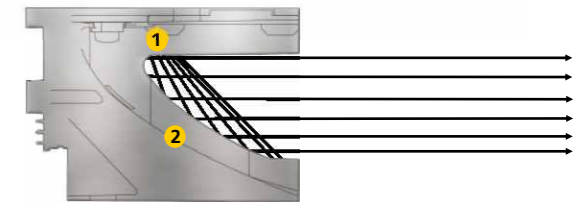

- 1 Last generation LED diodes.
- 2 Parabolic reflector maximizes LED light intensity.

Legend can be easily reconfigured in minutes, right on the vehicle, without removing and rewiring individual modules.