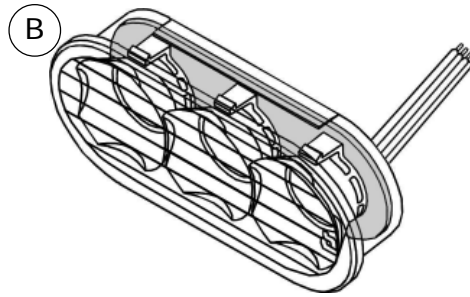

MicroLed Sputnik

FOCO DE LEDS COMPACTO
COMPACT LED LIGHT

Item N.	Descripción / Description	Ref.	Cant. / Qty.
A	MicroLed Sputnik, luz azul, flasher incorporado, lente lisa azul, 12V <i>MicroLed Sputnik, blue light, flasher incorporated, blue smooth lens, 12V</i>	2010326	1
	MicroLed Sputnik, luz azul, flasher incorporado, lente lisa cristal, 12V <i>MicroLed Sputnik, blue light, flasher incorporated, clear smooth lens, 12V</i>	2010305	1
	MicroLed Sputnik, luz ámbar, flasher incorporado, lente lisa ámbar, 12V <i>MicroLed Sputnik, amber light, flasher incorporated, amber smooth lens, 12V</i>	2010318	1
	MicroLed Sputnik, luz ámbar, flasher incorporado, lente lisa cristal, 12V <i>MicroLed Sputnik, amber light, flasher incorporated, clear smooth lens, 12V</i>	2010333	1
	MicroLed Sputnik, luz roja, flasher incorporado, lente lisa roja, 12V <i>MicroLed Sputnik, red light, flasher incorporated, red smooth lens, 12V</i>	2010322	1
	MicroLed Sputnik, luz roja, flasher incorporado, lente lisa cristal, 12V <i>MicroLed Sputnik, red light, flasher incorporated, clear smooth lens, 12V</i>	2010329	1
	MicroLed Sputnik, luz verde, flasher incorporado, lente lisa cristal, 12V <i>MicroLed Sputnik, green light, flasher incorporated, clear smooth lens, 12V</i>	2010316	1
	MicroLed Sputnik, luz azul, flasher incorporado, lente lisa azul, 24V <i>MicroLed Sputnik, blue light, flasher incorporated, blue smooth lens, 24V</i>	2010313	1
	MicroLed Sputnik, luz azul, flasher incorporado, lente lisa cristal, 24V <i>MicroLed Sputnik, blue light, flasher incorporated, clear smooth lens, 24V</i>	2010327	1
	MicroLed Sputnik, luz ámbar, flasher incorporado, lente lisa ámbar, 24V <i>MicroLed Sputnik, amber light, flasher incorporated, amber smooth lens, 24V</i>	2010319	1
	MicroLed Sputnik, luz ámbar, flasher incorporado, lente lisa cristal, 24V <i>MicroLed Sputnik, amber light, flasher incorporated, clear smooth lens, 24V</i>	2010334	1
	MicroLed Sputnik, luz roja, flasher incorporado, lente lisa roja, 24V <i>MicroLed Sputnik, red light, flasher incorporated, red smooth lens, 24V</i>	2010323	1
	MicroLed Sputnik, luz roja, flasher incorporado, lente lisa cristal, 24V <i>MicroLed Sputnik, red light, flasher incorporated, clear smooth lens, 24V</i>	2010330	1
	MicroLed Sputnik, luz verde, flasher incorporado, lente lisa cristal, 24V <i>MicroLed Sputnik, green light, flasher incorporated, clear smooth lens, 24V</i>	2010317	1