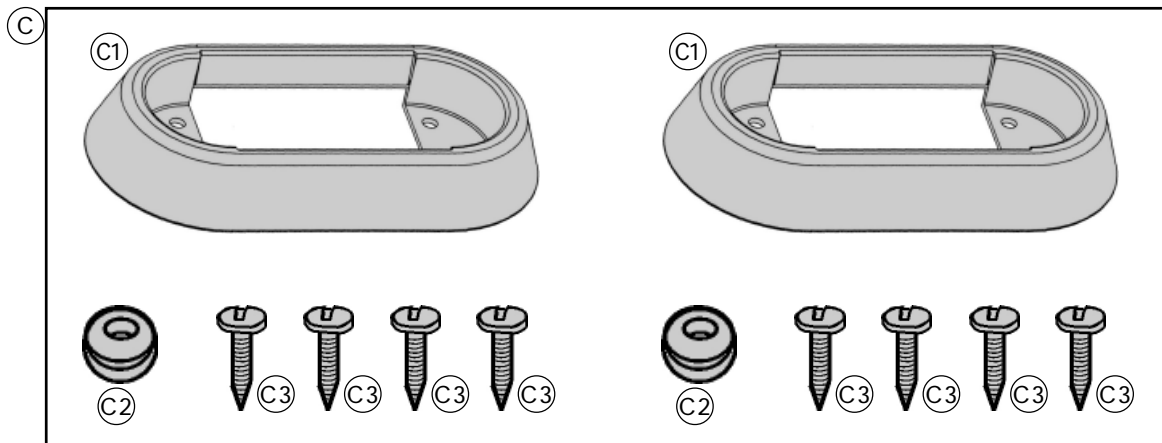

Item N.	Descripción / Description	Ref.	Cant. / Qty.
C	ML-SUP, kit de 2 juntas para MicroLed Sputnik (montaje en superficie) <i>ML-SUP, 2-joint kit for MicroLed Sputnik (surface mounting)</i>	2010230	1
C1	Base de adaptación MicroLed <i>Microled adaptation base</i>	9151428	2
C2	Pasacables Goma Ref.202 <i>Ref.202 rubber grommet</i>	9015033	2
C3	Tornillo rosca chapa 4,2x13 DIN 7982 inoxidable <i>Stainless DIN 7982 4,2x13 self-taping screw</i>	9027748	8