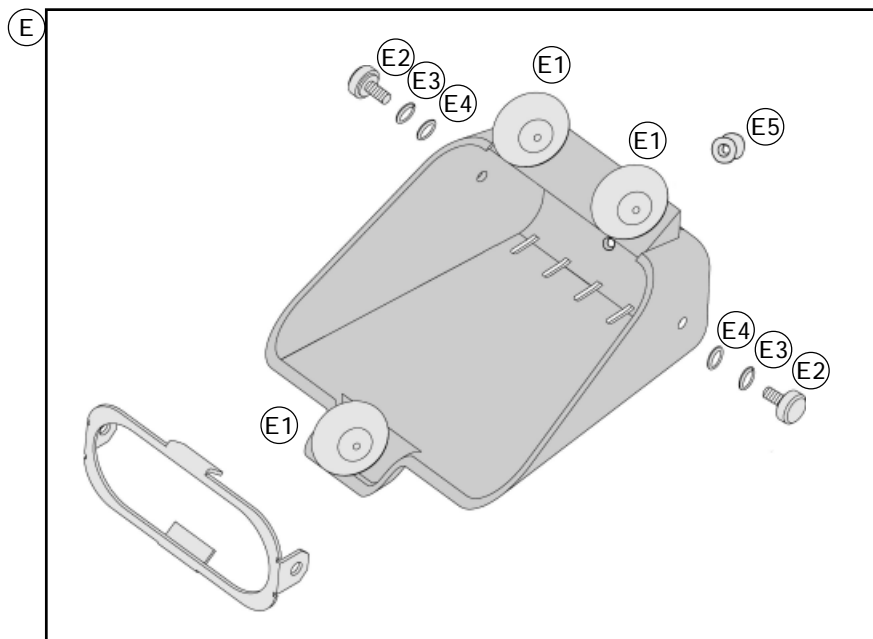

Item N.	Descripción / Description	Ref.	Cant. / Qty.
E	ML-WND, soporte parabrisas para MicroLed Sputnik (montaje permanente en parabrisas) <i>ML-WND, Windshield mount for MicroLed Sputnik (permanent mounting on windshield)</i>	2010276	1
E1	Ventosa Diámetro 32 <i>32 Diameter suction pad</i>	9151090	3
E2	Pomo cierre M04x10 negro <i>Black M04x10 locking handle</i>	9028211	2
E3	Arandela M04 DIN 127 Grower inoxidable <i>Stainless Grower DIN 127 M04 washer</i>	9027154	2
E4	Arandela M04 DIN 125 inoxidable <i>Stainless DIN 125 M04 washer</i>	9027153	2
E5	Pasacables 2D7/15 SAN-4016 <i>SAN-4016 2D7/15 grommet</i>	9015114	1