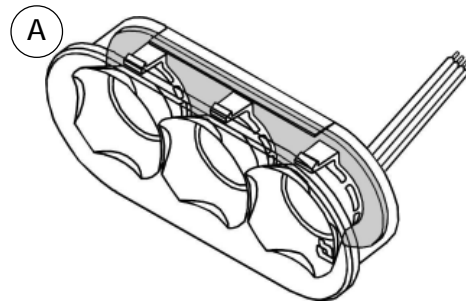

MicroLed Sputnik

FOCO DE LEDS COMPACTO
COMPACT LED LIGHT

Item N.	Descripción / Description	Ref.	Cant. / Qty.
A	MicroLed Sputnik, luz azul, flasher incorporado, lente lisa azul, 12V <i>MicroLed Sputnik, blue light, flasher incorporated, blue smooth lens, 12V</i>	2010326	1
	MicroLed Sputnik, luz azul, flasher incorporado, lente lisa cristal, 12V <i>MicroLed Sputnik, blue light, flasher incorporated, clear smooth lens, 12V</i>	2010305	1
	MicroLed Sputnik, luz ámbar, flasher incorporado, lente lisa ámbar, 12V <i>MicroLed Sputnik, amber light, flasher incorporated, amber smooth lens, 12V</i>	2010318	1
	MicroLed Sputnik, luz ámbar, flasher incorporado, lente lisa cristal, 12V <i>MicroLed Sputnik, amber light, flasher incorporated, clear smooth lens, 12V</i>	2010333	1
	MicroLed Sputnik, luz roja, flasher incorporado, lente lisa roja, 12V <i>MicroLed Sputnik, red light, flasher incorporated, red smooth lens, 12V</i>	2010322	1
	MicroLed Sputnik, luz roja, flasher incorporado, lente lisa cristal, 12V <i>MicroLed Sputnik, red light, flasher incorporated, clear smooth lens, 12V</i>	2010329	1
	MicroLed Sputnik, luz verde, flasher incorporado, lente lisa cristal, 12V <i>MicroLed Sputnik, green light, flasher incorporated, clear smooth lens, 12V</i>	2010316	1
	MicroLed Sputnik, luz azul, flasher incorporado, lente lisa azul, 24V <i>MicroLed Sputnik, blue light, flasher incorporated, blue smooth lens, 24V</i>	2010313	1
	MicroLed Sputnik, luz azul, flasher incorporado, lente lisa cristal, 24V <i>MicroLed Sputnik, blue light, flasher incorporated, clear smooth lens, 24V</i>	2010327	1
	MicroLed Sputnik, luz ámbar, flasher incorporado, lente lisa ámbar, 24V <i>MicroLed Sputnik, amber light, flasher incorporated, amber smooth lens, 24V</i>	2010319	1
	MicroLed Sputnik, luz ámbar, flasher incorporado, lente lisa cristal, 24V <i>MicroLed Sputnik, amber light, flasher incorporated, clear smooth lens, 24V</i>	2010334	1
	MicroLed Sputnik, luz roja, flasher incorporado, lente lisa roja, 24V <i>MicroLed Sputnik, red light, flasher incorporated, red smooth lens, 24V</i>	2010323	1
	MicroLed Sputnik, luz roja, flasher incorporado, lente lisa cristal, 24V <i>MicroLed Sputnik, red light, flasher incorporated, clear smooth lens, 24V</i>	2010330	1
	MicroLed Sputnik, luz verde, flasher incorporado, lente lisa cristal, 24V <i>MicroLed Sputnik, green light, flasher incorporated, clear smooth lens, 24V</i>	2010317	1