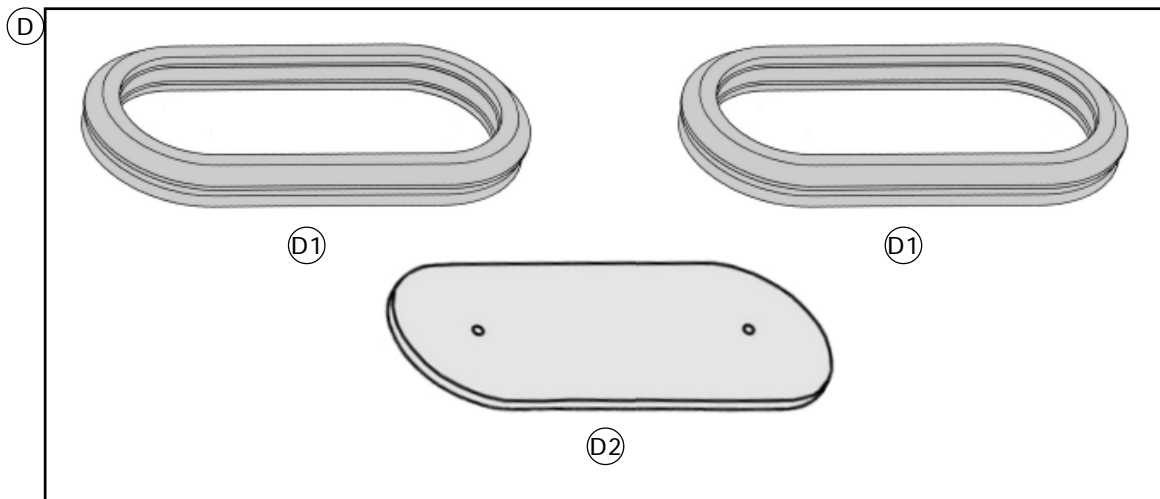

Item N.	Descripción / Description	Ref.	Cant. / Qty.
D	ML-EMP, kit de 2 juntas para MicroLed Sputnik (montaje empotrado) <i>ML-EMP, 2-joint kit for Microled Sputnik (flush mounting)</i>	2010231	1
D1	Junta foco lineal <i>Lineal head joint</i>	9151313	2
D2	Plantilla instalación Microlight/MicroLed <i>MicroLed/Microlight installation stencil</i>	9145169	1